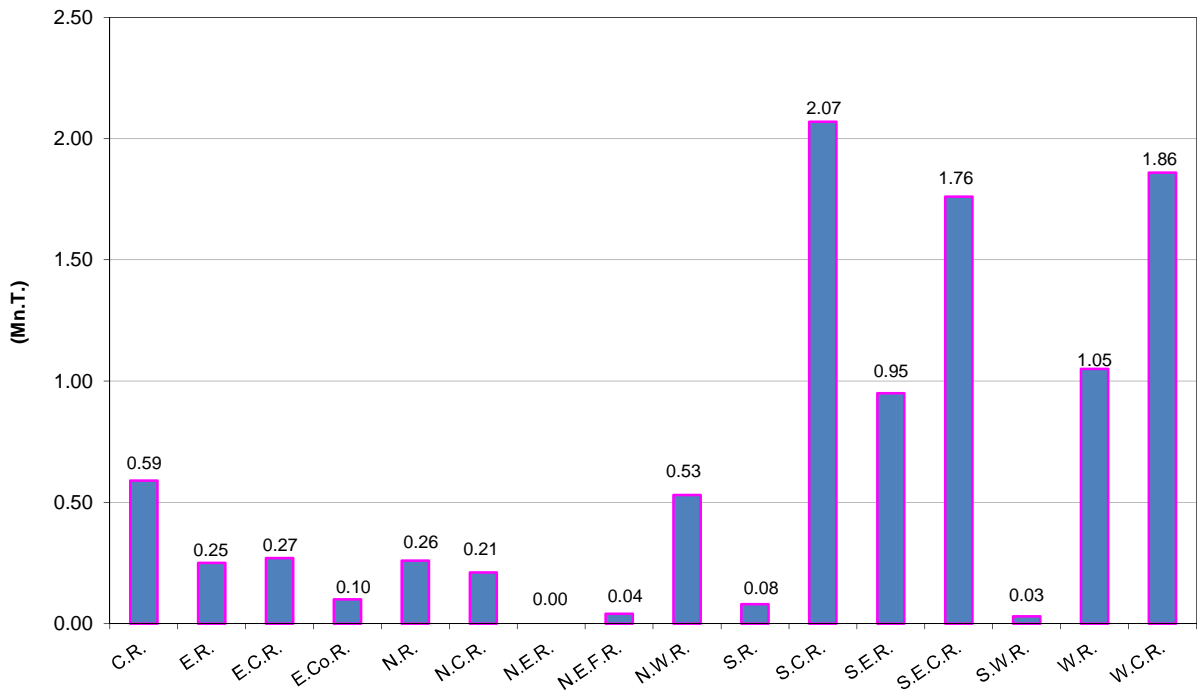

**Month-wise Loading by Rail (Cement & Clinker)
2016-17 & 2017-18 (Apr - Jun)**
(Graphs prepared by CMA on the basis of data obtained from the official site of the
Railway Board, www.indianrailways.gov.in)

**Railway Zone-wise Loading (Cement + Clinker)
June 2017**

Commodity-wise Loading By Rail - June 2017
 (Graphs prepared by CMA on the basis of data obtained from official site of the
 Railway Board www.indianrailways.gov.in)