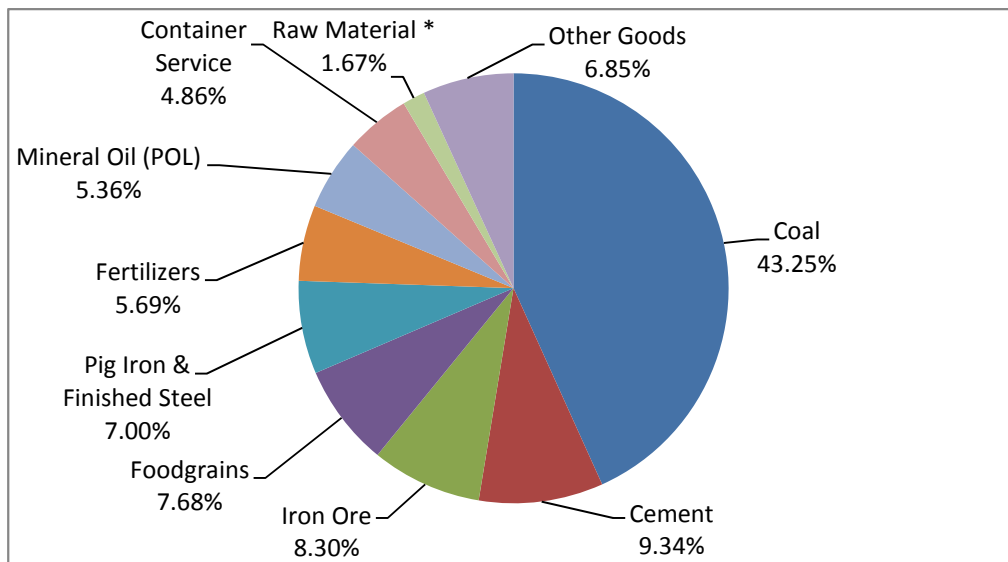

* - Raw material for steel plants except iron ore

%age share of Commodities in Loading By Rail - June 2017

* - Raw material for steel plants except iron ore

Railway's Revenue Earnings - Commodity-wise - June 2017
 (Graphs prepared by CMA on the basis of Data obtained from the official site of the
 Railway Board www.indianrailways.gov.in)

* - Raw material for steel plants except iron ore

Railway's Revenue Earnings - %age share of Commodities - June 2017

* - Raw material for steel plants except iron ore