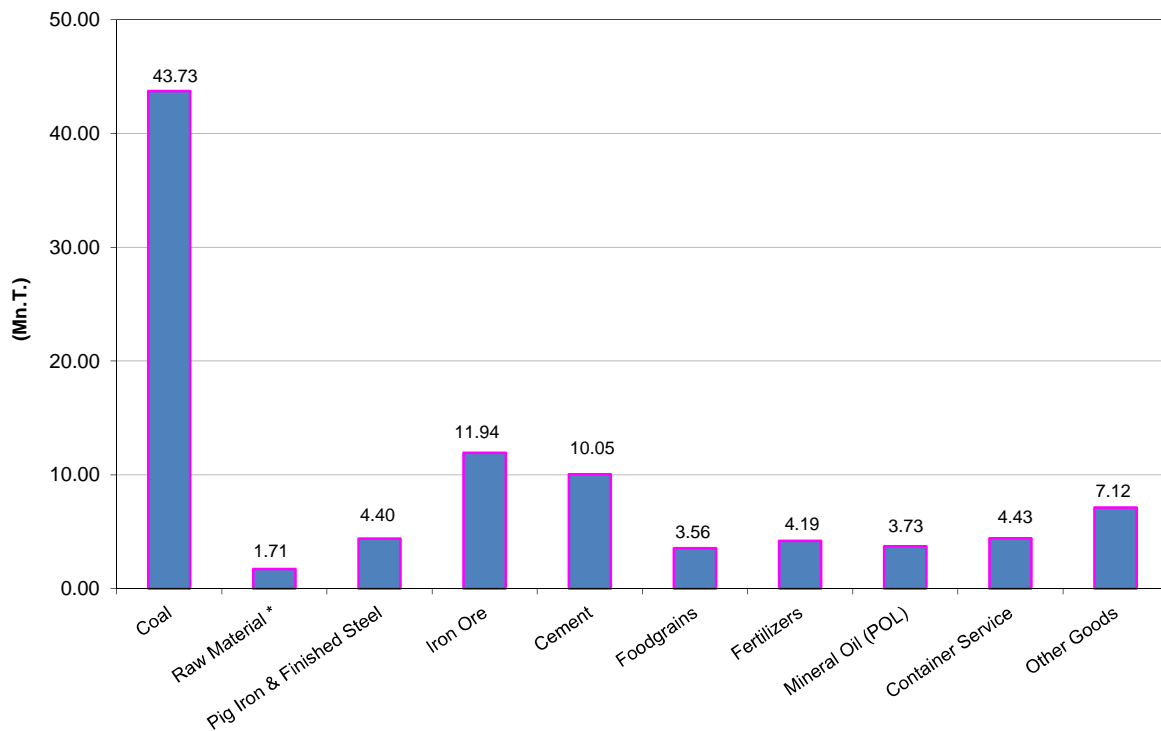

**Month-wise Loading by Rail (Cement & Clinker)
2016-17 & 2017-18 (Apr - Jun)**
(Graphs prepared by CMA on the basis of data obtained from the official site of the
Railway Board, www.indianrailways.gov.in)

**Railway Zone-wise Loading (Cement + Clinker)
June 2017**

Commodity-wise Loading By Rail - June 2017
 (Graphs prepared by CMA on the basis of data obtained from official site of the
 Railway Board www.indianrailways.gov.in)