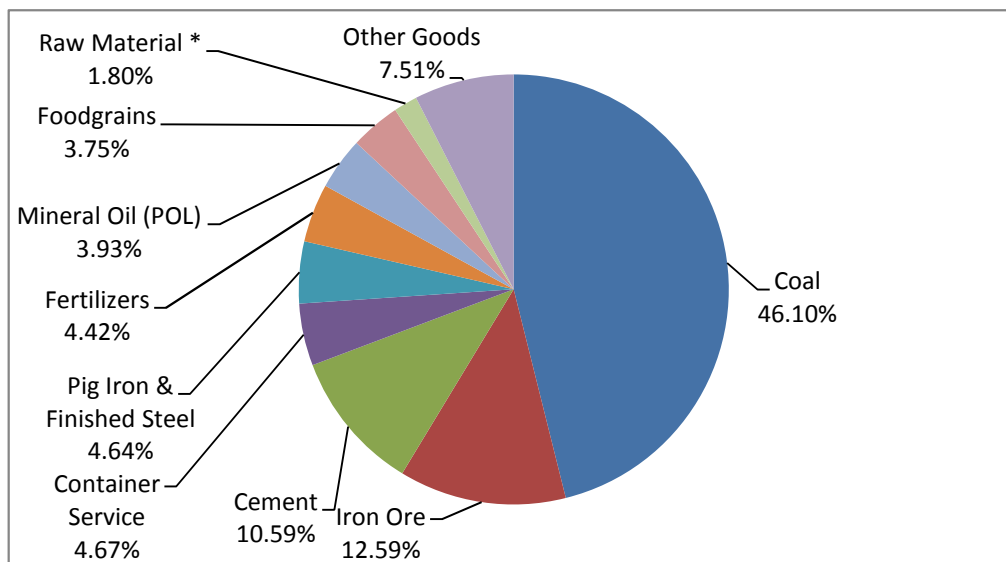

**Railway Zone-wise Loading (Cement + Clinker)
June 2017**

Commodity-wise Loading By Rail - June 2017
 (Graphs prepared by CMA on the basis of data obtained from official site of the
 Railway Board www.indianrailways.gov.in)

* - Raw material for steel plants except iron ore

%age share of Commodities in Loading By Rail - June 2017

* - Raw material for steel plants except iron ore

Railway's Revenue Earnings - Commodity-wise - June 2017
 (Graphs prepared by CMA on the basis of Data obtained from the official site of the
 Railway Board www.indianrailways.gov.in)