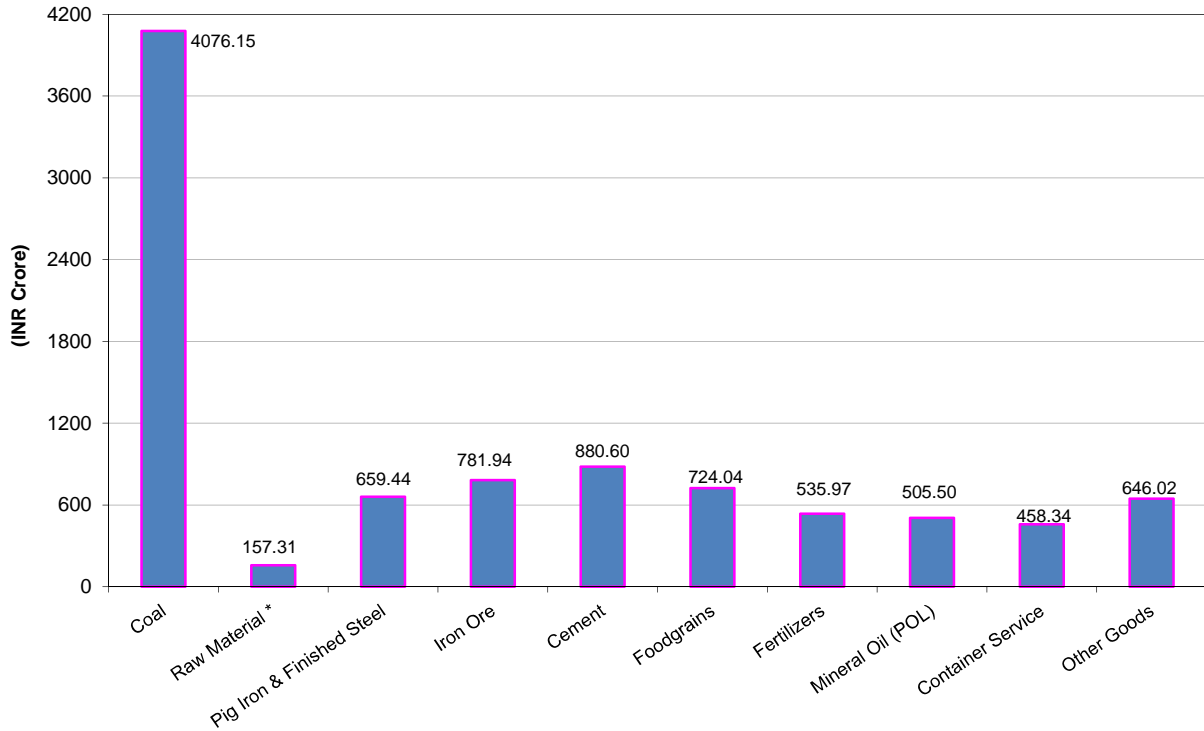

**Month-wise Loading by Rail (Cement & Clinker)
2016-17 & 2017-18 (Apr - Jun)**
(Graphs prepared by CMA on the basis of data obtained from the official site of the
Railway Board, www.indianrailways.gov.in)

**Railway Zone-wise Loading (Cement + Clinker)
June 2017**

Commodity-wise Loading By Rail - June 2017
 (Graphs prepared by CMA on the basis of data obtained from official site of the
 Railway Board www.indianrailways.gov.in)

* - Raw material for steel plants except iron ore

%age share of Commodities in Loading By Rail - June 2017

* - Raw material for steel plants except iron ore

Railway's Revenue Earnings - Commodity-wise - June 2017
 (Graphs prepared by CMA on the basis of Data obtained from the official site of the
 Railway Board www.indianrailways.gov.in)