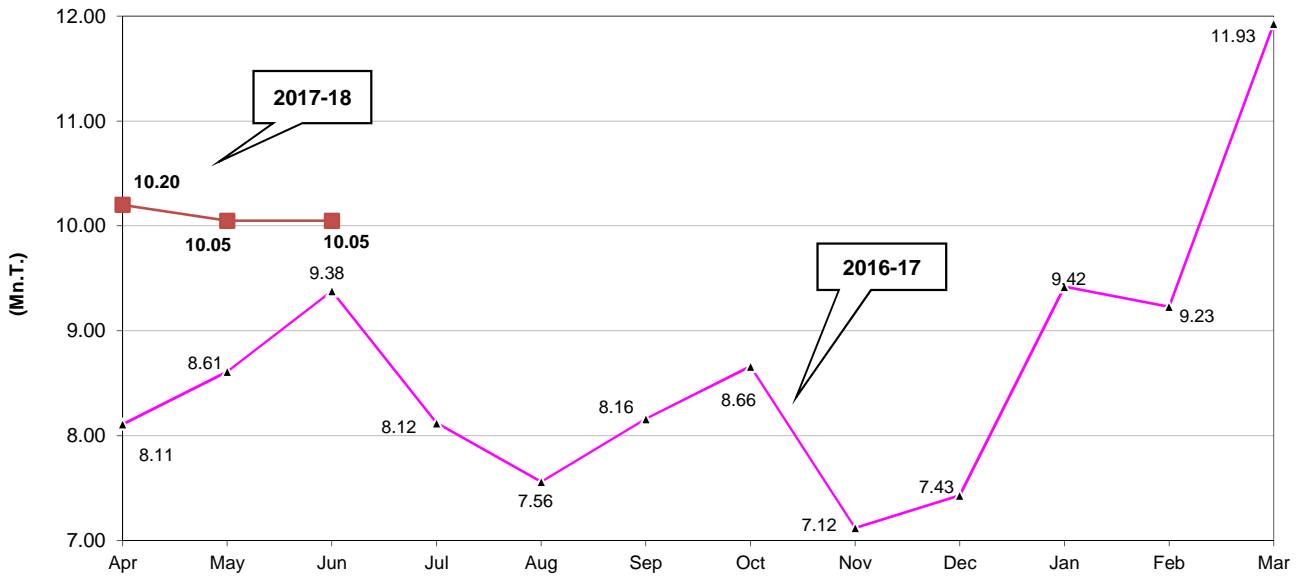

**Month-wise Loading by Rail (Cement & Clinker)
2016-17 & 2017-18 (Apr - Jun)**
(Graphs prepared by CMA on the basis of data obtained from the official site of the
Railway Board, www.indianrailways.gov.in)

**Railway Zone-wise Loading (Cement + Clinker)
June 2017**

Commodity-wise Loading By Rail - June 2017
 (Graphs prepared by CMA on the basis of data obtained from official site of the
 Railway Board www.indianrailways.gov.in)