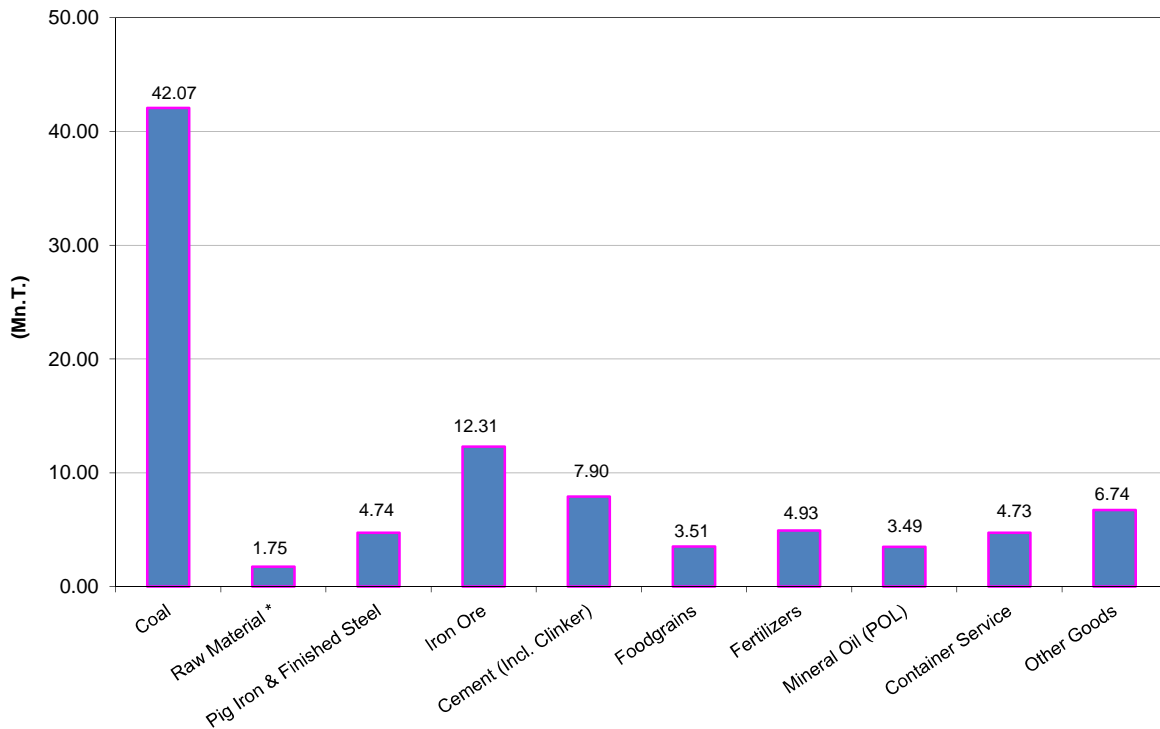

**Month-wise Loading by Rail (Cement & Clinker)
2016-17 & 2017-18 (April - August)**
(Graphs prepared by CMA on the basis of data obtained from the official site of the
Railway Board, www.indianrailways.gov.in)

**Railway Zone-wise Loading (Cement + Clinker)
August 2017**

Commodity-wise Loading By Rail - August 2017
 (Graphs prepared by CMA on the basis of data obtained from official site of the
 Railway Board www.indianrailways.gov.in)