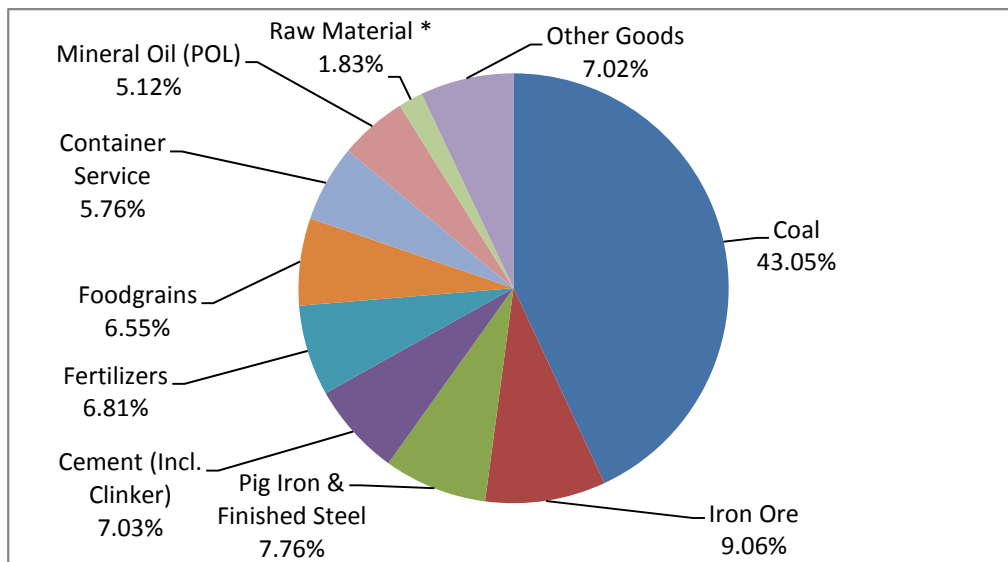

* - Raw material for steel plants except iron ore

%age share of Commodities in Loading By Rail - August 2017

* - Raw material for steel plants except iron ore

Railway's Revenue Earnings - Commodity-wise - August 2017
 (Graphs prepared by CMA on the basis of Data obtained from the official site of the
 Railway Board www.indianrailways.gov.in)

* - Raw material for steel plants except iron ore

Railway's Revenue Earnings - %age share of Commodities - August 2017

* - Raw material for steel plants except iron ore