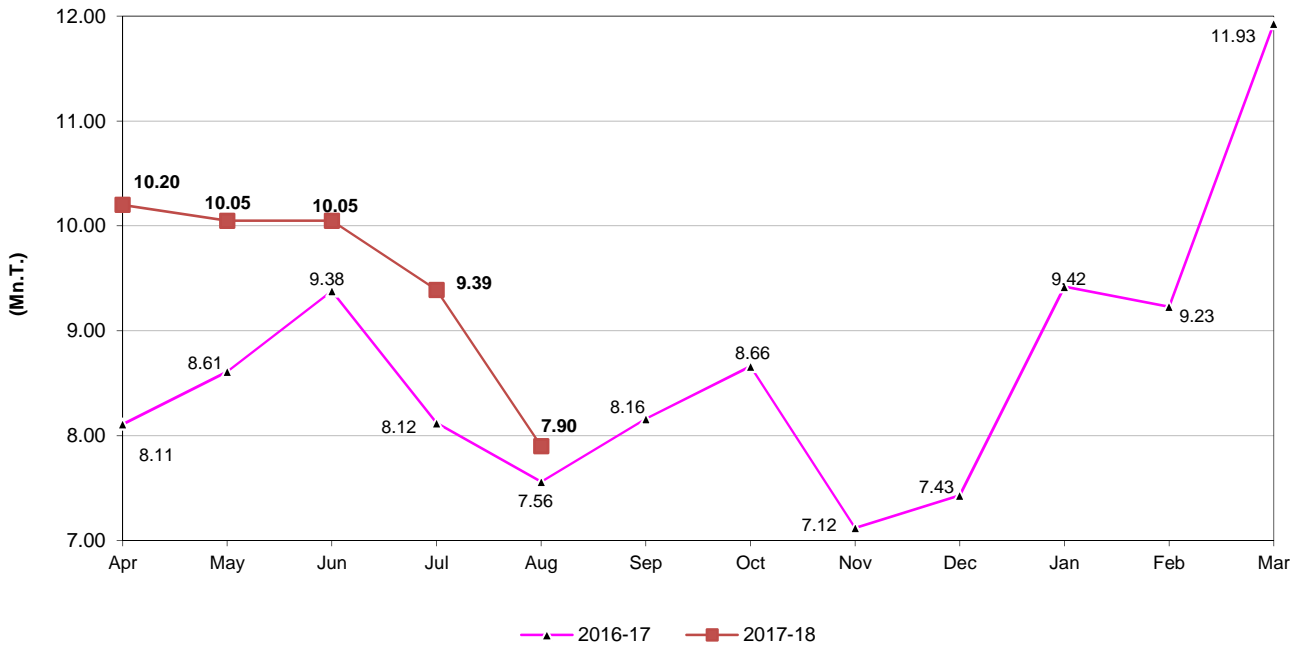

**Month-wise Loading by Rail (Cement & Clinker)
2016-17 & 2017-18 (April - August)**
(Graphs prepared by CMA on the basis of data obtained from the official site of the
Railway Board, www.indianrailways.gov.in)

**Railway Zone-wise Loading (Cement + Clinker)
August 2017**

Commodity-wise Loading By Rail - August 2017
 (Graphs prepared by CMA on the basis of data obtained from official site of the
 Railway Board www.indianrailways.gov.in)