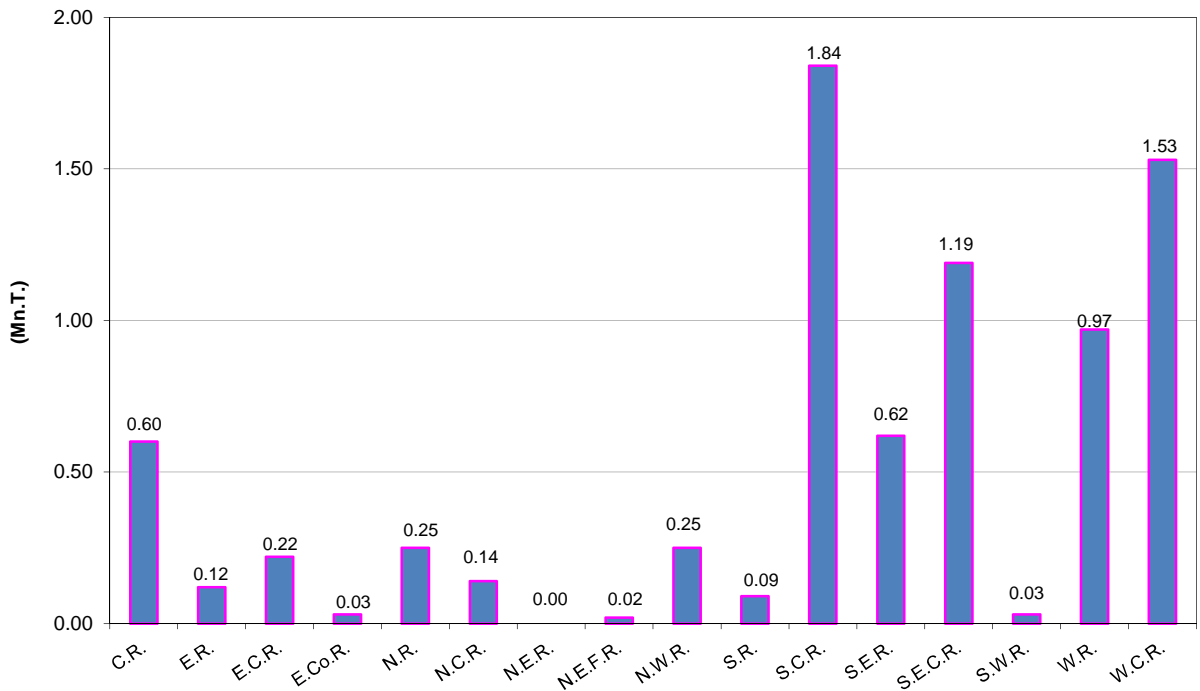

**Month-wise Loading by Rail (Cement & Clinker)
2016-17 & 2017-18 (April - August)**
(Graphs prepared by CMA on the basis of data obtained from the official site of the
Railway Board, www.indianrailways.gov.in)

**Railway Zone-wise Loading (Cement + Clinker)
August 2017**

Commodity-wise Loading By Rail - August 2017
 (Graphs prepared by CMA on the basis of data obtained from official site of the
 Railway Board www.indianrailways.gov.in)