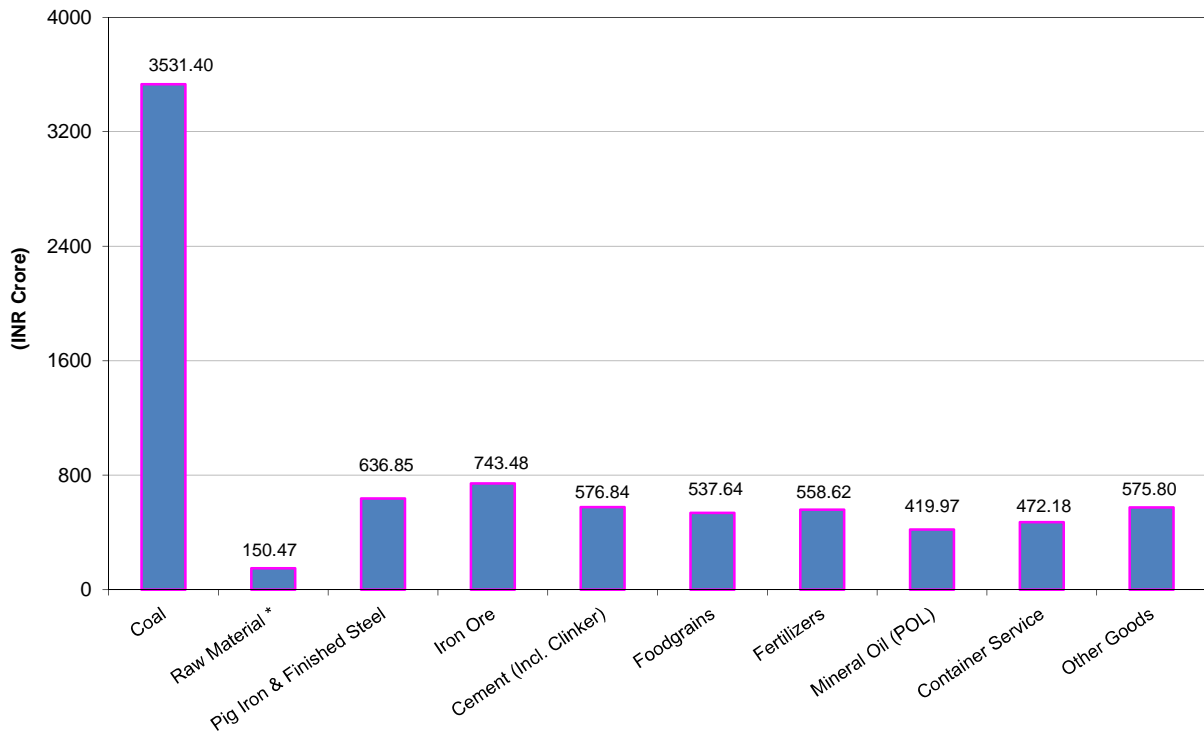

**Month-wise Loading by Rail (Cement & Clinker)
2016-17 & 2017-18 (April - August)**
(Graphs prepared by CMA on the basis of data obtained from the official site of the
Railway Board, www.indianrailways.gov.in)

**Railway Zone-wise Loading (Cement + Clinker)
August 2017**

Commodity-wise Loading By Rail - August 2017
 (Graphs prepared by CMA on the basis of data obtained from official site of the
 Railway Board www.indianrailways.gov.in)

* - Raw material for steel plants except iron ore

%age share of Commodities in Loading By Rail - August 2017

* - Raw material for steel plants except iron ore

Railway's Revenue Earnings - Commodity-wise - August 2017
 (Graphs prepared by CMA on the basis of Data obtained from the official site of the
 Railway Board www.indianrailways.gov.in)