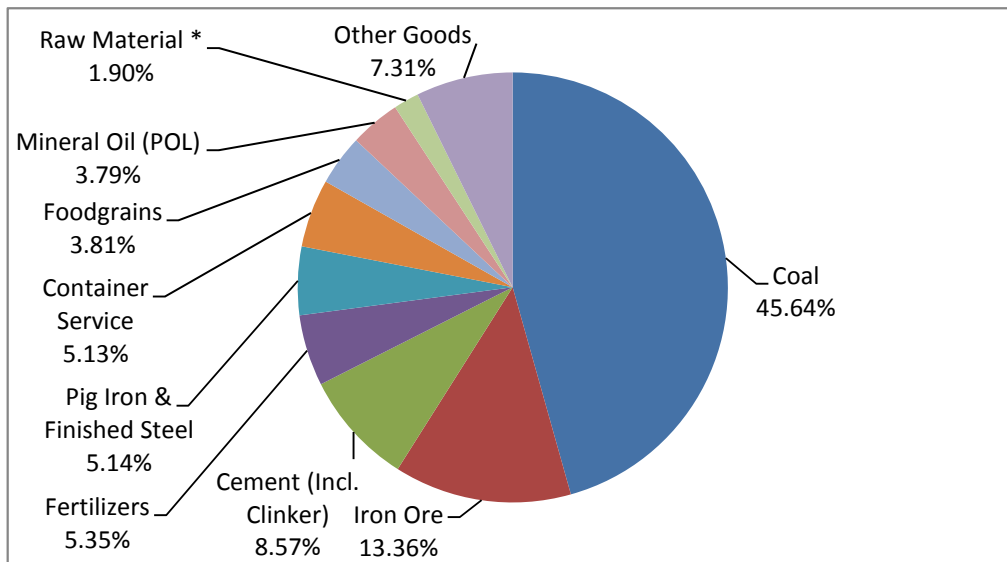

**Month-wise Loading by Rail (Cement & Clinker)
2016-17 & 2017-18 (April - August)**
(Graphs prepared by CMA on the basis of data obtained from the official site of the
Railway Board, www.indianrailways.gov.in)

**Railway Zone-wise Loading (Cement + Clinker)
August 2017**

Commodity-wise Loading By Rail - August 2017
 (Graphs prepared by CMA on the basis of data obtained from official site of the
 Railway Board www.indianrailways.gov.in)

* - Raw material for steel plants except iron ore

%age share of Commodities in Loading By Rail - August 2017

* - Raw material for steel plants except iron ore

Railway's Revenue Earnings - Commodity-wise - August 2017
 (Graphs prepared by CMA on the basis of Data obtained from the official site of the
 Railway Board www.indianrailways.gov.in)