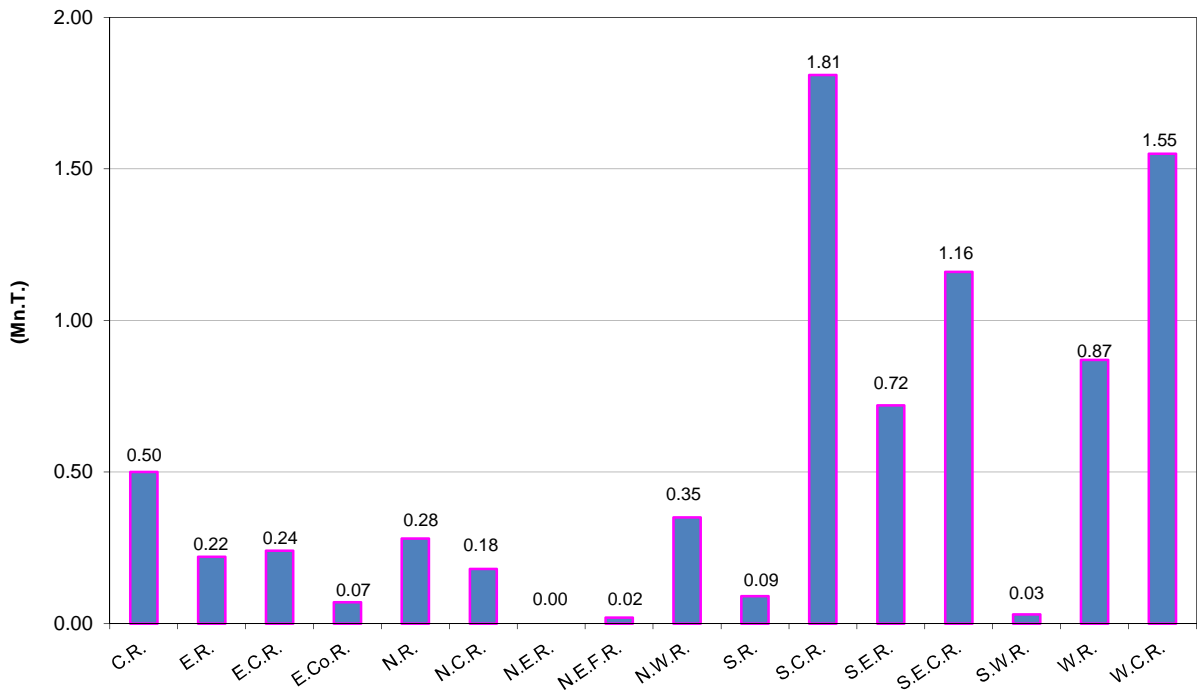

**Month-wise Loading by Rail (Cement & Clinker)
2016-17 & 2017-18 (April - September)**
(Graphs prepared by CMA on the basis of data obtained from the official site of the
Railway Board, www.indianrailways.gov.in)

**Railway Zone-wise Loading (Cement + Clinker)
September 2017**

Commodity-wise Loading By Rail - September 2017
 (Graphs prepared by CMA on the basis of data obtained from official site of the
 Railway Board www.indianrailways.gov.in)