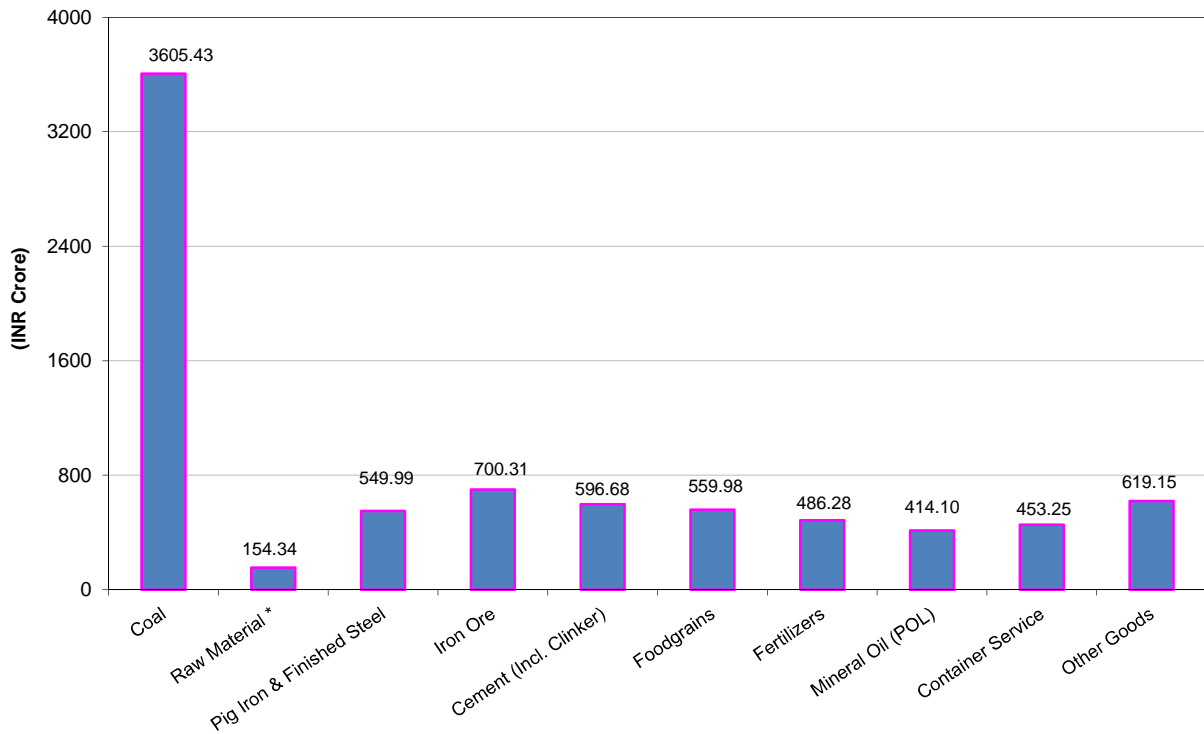

**Month-wise Loading by Rail (Cement & Clinker)
2016-17 & 2017-18 (April - September)**
(Graphs prepared by CMA on the basis of data obtained from the official site of the
Railway Board, www.indianrailways.gov.in)

**Railway Zone-wise Loading (Cement + Clinker)
September 2017**

Commodity-wise Loading By Rail - September 2017
 (Graphs prepared by CMA on the basis of data obtained from official site of the
 Railway Board www.indianrailways.gov.in)

* - Raw material for steel plants except iron ore

%age share of Commodities in Loading By Rail - September 2017

* - Raw material for steel plants except iron ore

Railway's Revenue Earnings - Commodity-wise - September 2017
 (Graphs prepared by CMA on the basis of Data obtained from the official site of the
 Railway Board www.indianrailways.gov.in)