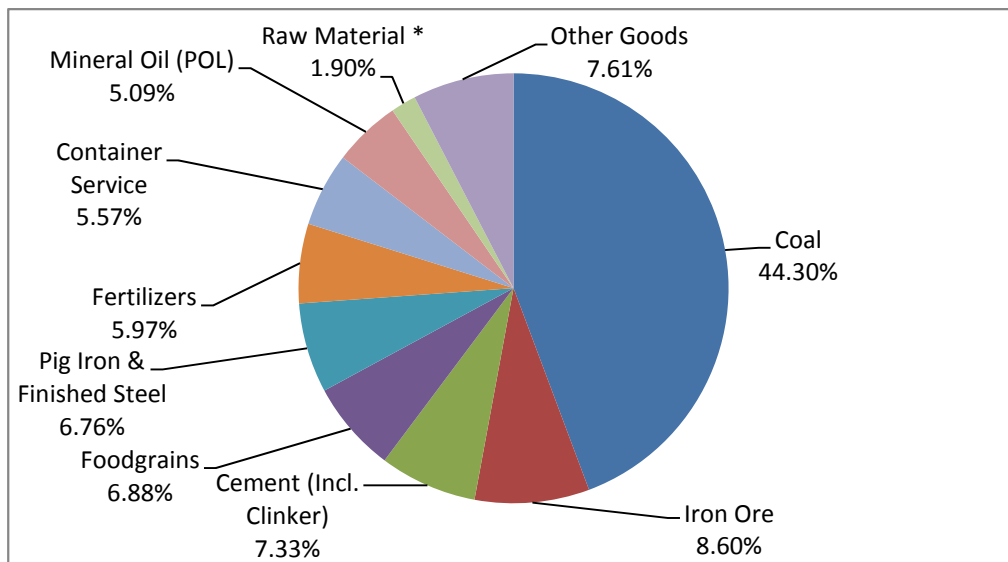

* - Raw material for steel plants except iron ore

%age share of Commodities in Loading By Rail - September 2017

* - Raw material for steel plants except iron ore

Railway's Revenue Earnings - Commodity-wise - September 2017
 (Graphs prepared by CMA on the basis of Data obtained from the official site of the
 Railway Board www.indianrailways.gov.in)

* - Raw material for steel plants except iron ore

Railway's Revenue Earnings - %age share of Commodities - September 2017

* - Raw material for steel plants except iron ore