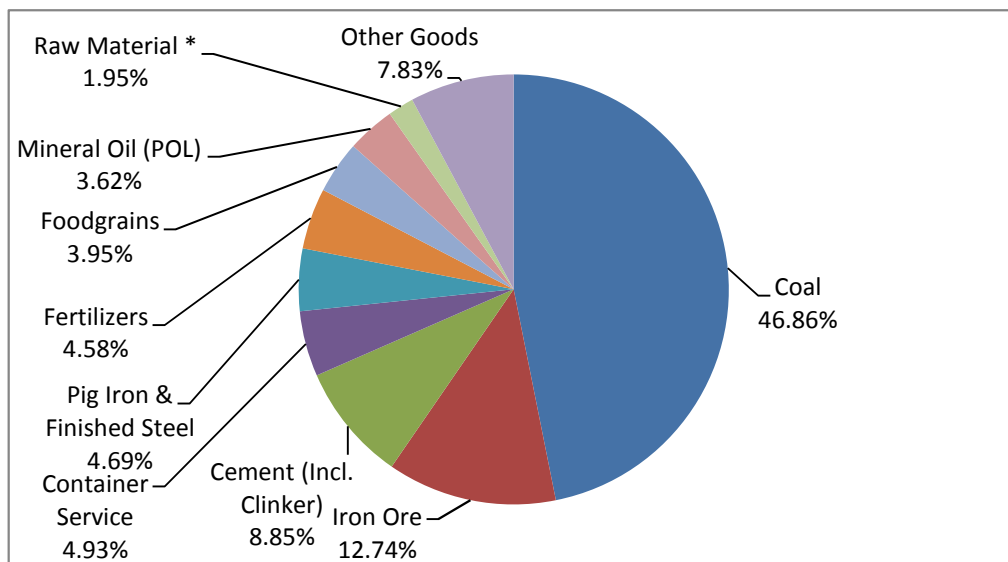

**Railway Zone-wise Loading (Cement + Clinker)
September 2017**

Commodity-wise Loading By Rail - September 2017
 (Graphs prepared by CMA on the basis of data obtained from official site of the
 Railway Board www.indianrailways.gov.in)

* - Raw material for steel plants except iron ore

%age share of Commodities in Loading By Rail - September 2017

* - Raw material for steel plants except iron ore

Railway's Revenue Earnings - Commodity-wise - September 2017
 (Graphs prepared by CMA on the basis of Data obtained from the official site of the
 Railway Board www.indianrailways.gov.in)