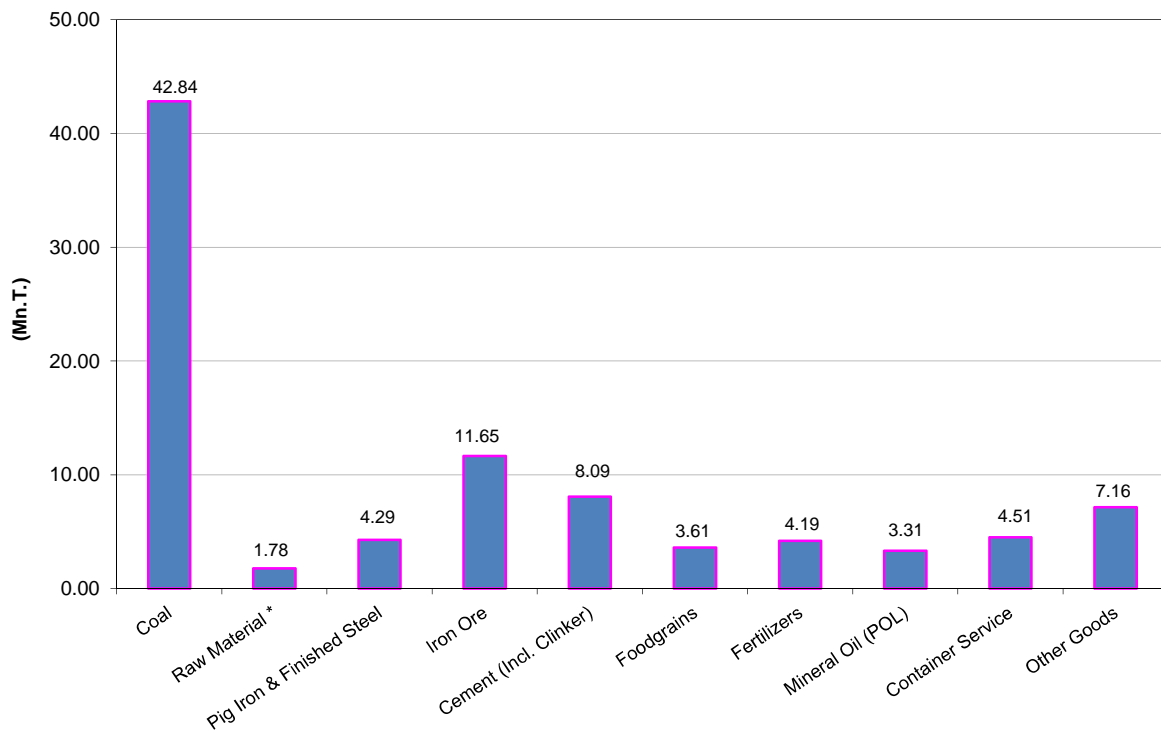

**Month-wise Loading by Rail (Cement & Clinker)
2016-17 & 2017-18 (April - September)**
(Graphs prepared by CMA on the basis of data obtained from the official site of the
Railway Board, www.indianrailways.gov.in)

**Railway Zone-wise Loading (Cement + Clinker)
September 2017**

Commodity-wise Loading By Rail - September 2017
 (Graphs prepared by CMA on the basis of data obtained from official site of the
 Railway Board www.indianrailways.gov.in)