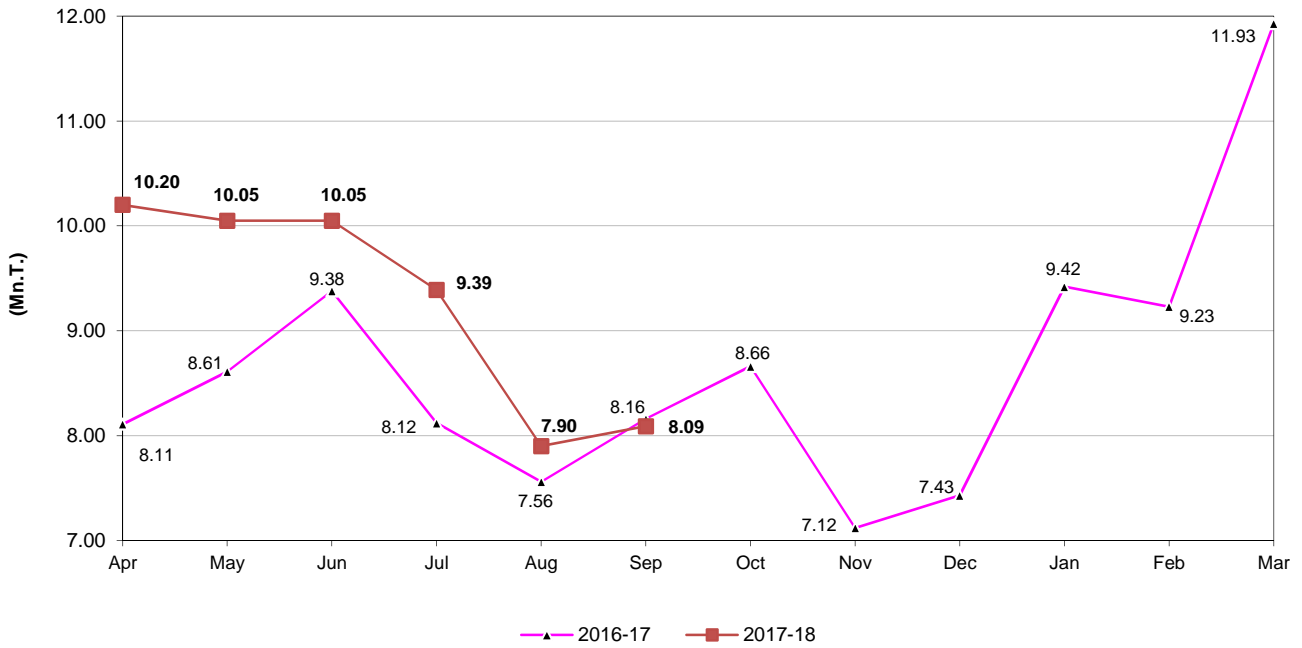

**Month-wise Loading by Rail (Cement & Clinker)
2016-17 & 2017-18 (April - September)**
(Graphs prepared by CMA on the basis of data obtained from the official site of the
Railway Board, www.indianrailways.gov.in)

**Railway Zone-wise Loading (Cement + Clinker)
September 2017**

Commodity-wise Loading By Rail - September 2017
 (Graphs prepared by CMA on the basis of data obtained from official site of the
 Railway Board www.indianrailways.gov.in)